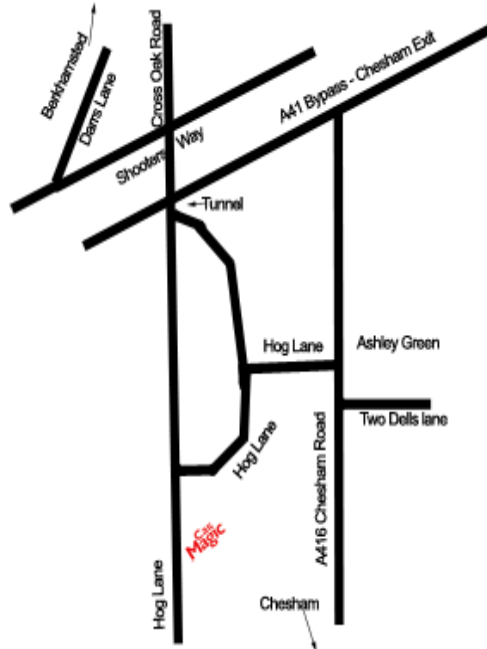

Website directions to Car Magic

Car Magic

Wood View Farm
Hog Lane
Chesham HP5 3NX

Telephone: 01442 864022 or 01494 810017

From the A41 bypass come off at the Chesham exit.

Follow signs to Chesham A416 / Ashley Green.

Follow A416 until you reach Ashley Green, the Golden Eagle pub will be on the right hand side, Hog lane is on the right just after pub.

Turn right into Hog Lane and follow road to the end.

Turn left and again follow road to end.

Turn left again and follow road for 300yards and Car Magic is on the left hand side – you will pick up our signs.

From Chesham follow the A416 towards Ashley Green/ Berkhamsted.

As you come into Ashley Green, Hog Lane is just before the Golden Eagle pub.

Turn left into Hog Lane and follow road to end.

Turn left and again follow road to end.

Turn left again and follow road for 300yards and Car Magic is on the left hand side – you will pick up our signs.