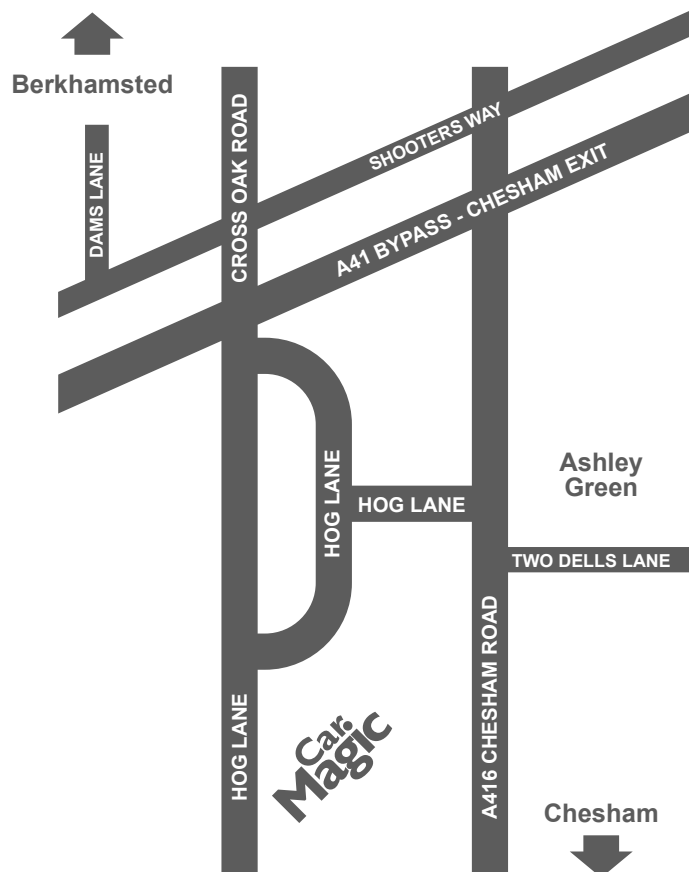

Directions:

FROM THE A41 BYPASS:

Come off at the Chesham exit.

Follow signs to Chesham A416 / Ashley Green.

Follow A416 until you reach Ashley Green, the Golden Eagle pub will be on the right hand side, Hog lane is on the right just after pub.

Turn right into Hog Lane and follow road to the end.

Turn left and again follow road to end.

Turn left again and follow road for 300yards and Car Magic is on the left hand side – you will pick up our signs.

FROM CHESHAM:

Follow the A416 towards Ashley Green/ Berkhamsted.

As you come into Ashley Green, Hog Lane is just before the Golden Eagle pub.

Turn left into Hog Lane and follow road to end.

Turn left and again follow road to end.

Turn left again and follow road for 300 yards and Car Magic is on the left hand side – you will pick up our signs.

Opening times:

Monday to Friday 8am - 6pm

Saturday 9am - 12 noon

Don't forget, there's no need to drive here for a quote!